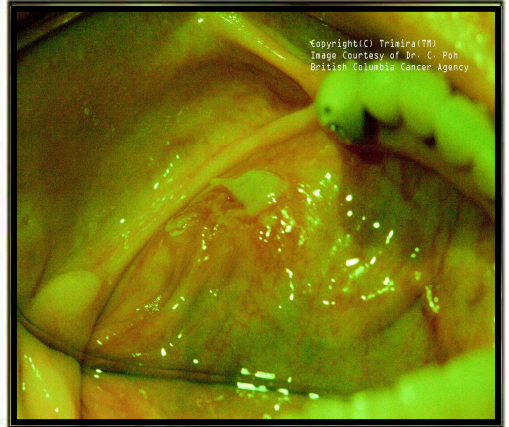

TRIMERA Identafi 3000 ultra

One American Dies Every Hour of Every Day due to Oral Cancer!

1. White

2. Violet

3. Green-Amber

Images courtesy of Dr. Poh, British Columbia, Cancer Society

- Identafi 3000 consists of three-wavelength optical illumination and visualization system, and is **THE only device to use "Multispectral" Technology**
- There is no swishing with acetic acid
- No T.Blue
- No per patient cost of \$25.00
- Inexpensive enough that EVERY doctor and dentist's office can carry it