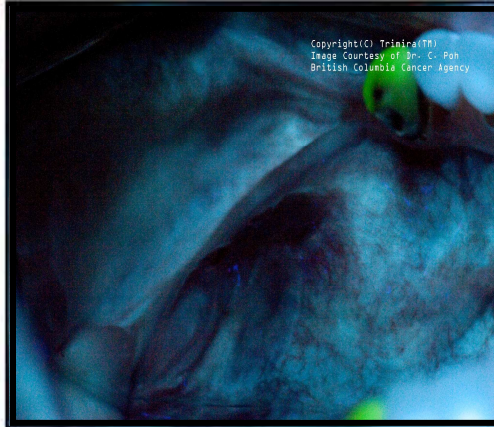

TRIMERA Identafi 3000 ultra

One American Dies Every Hour of Every Day due to Oral Cancer!

1. White

2. Violet

3. Green-Amber

Images courtesy of Dr. Poh, British Columbia, Cancer Society

- Identafi 3000 consists of three-wavelength optical illumination and visualization system, and is **THE only device to use "Multispectral" Technology**
- There is no swishing with acetic acid
- No T.Blue
- No per patient cost of \$25.00
- Inexpensive enough that EVERY doctor and dentist's office can carry it