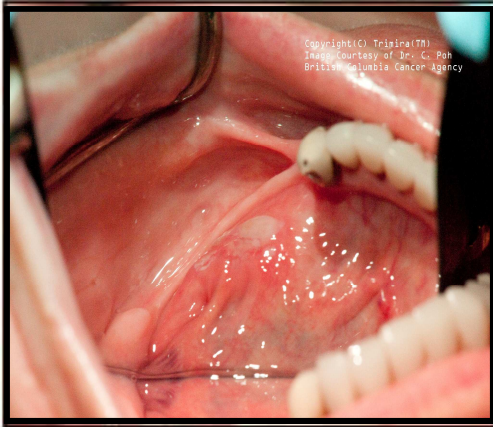

TRIMERA Identafi 3000 ultra

One American Dies Every Hour of Every Day due to Oral Cancer!

1. White

2. Violet

3. Green-Amber

Images courtesy of Dr. Poh, British Columbia, Cancer Society

- Identafi 3000 consists of three-wavelength optical illumination and visualization system, and is **THE only device to use "Multispectral" Technology**
- There is no swishing with acetic acid
- No T.Blue
- No per patient cost of \$25.00
- Inexpensive enough that EVERY doctor and dentist's office can carry it